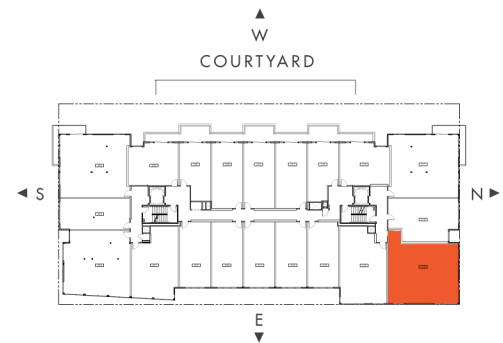

SUITE / 219

- > 2 BEDROOM 2 BATH
- > 1,155 SQ. FT.
- > 1 FINISH PALETTE
- > PRIVATE 4-APARTMENT FLOOR, CORNER APARTMENT

5711 24TH AVENUE NW  
SEATTLE, WA 98107

206 / 743 / 8555

SORENBALLARD.COM