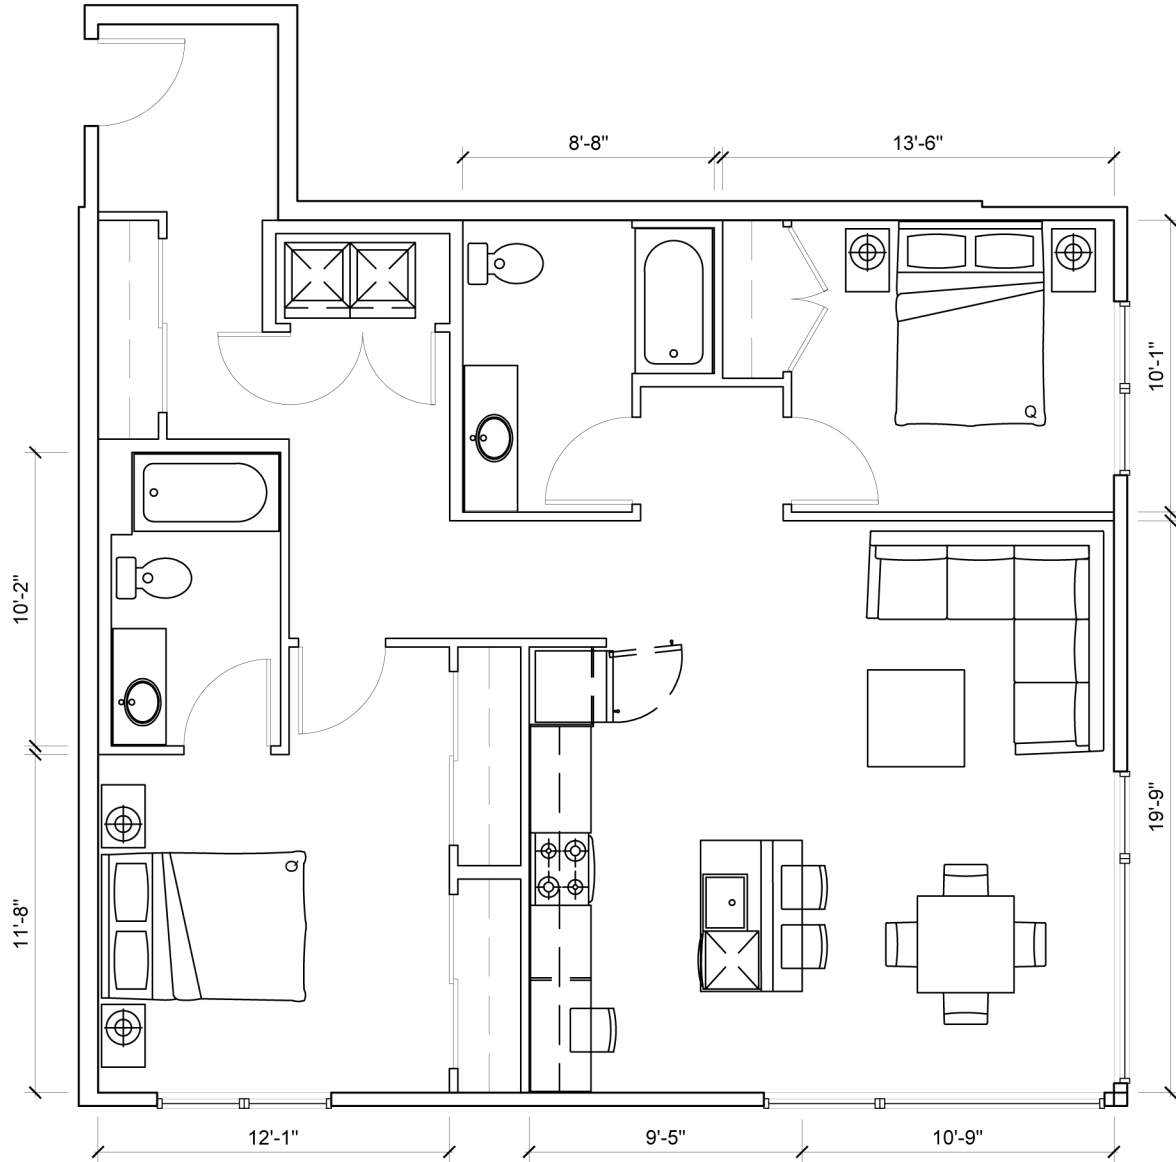

SUITE / 219

- > 2 BEDROOM 2 BATH
- > 1,155 SQ. FT.
- > 1 FINISH PALETTE
- > PRIVATE 4-APARTMENT FLOOR, CORNER APARTMENT

5711 24TH AVENUE NW  
SEATTLE, WA 98107

206 / 743 / 8555

SORENBALLARD.COM