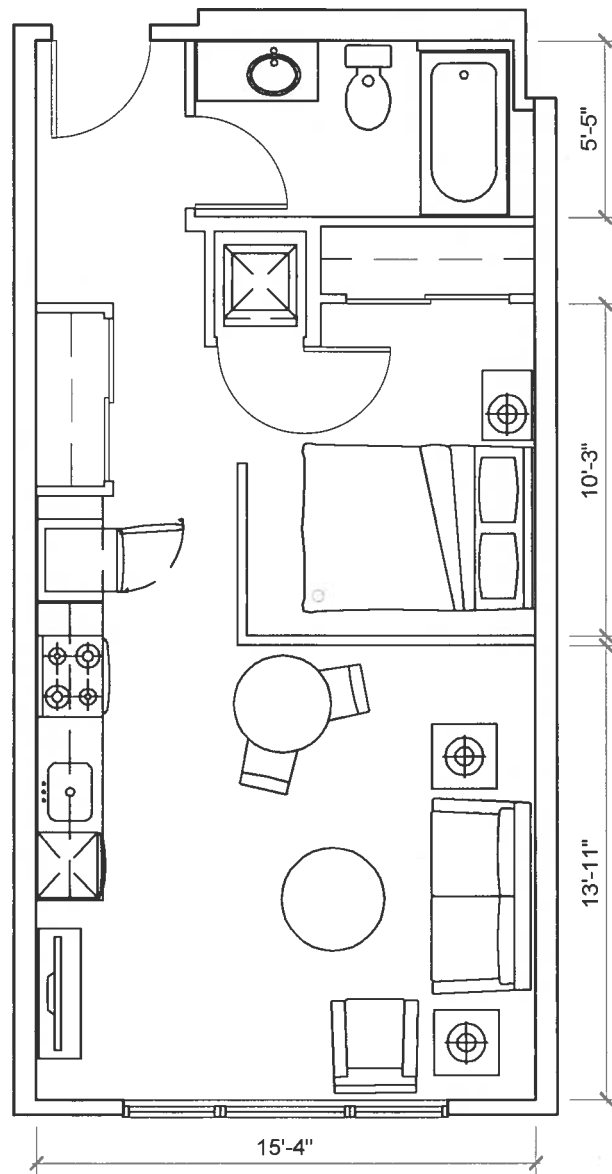

SUITE / 215, 315, 415, 515, 615

- > OPEN 1 BEDROOM
- > 541 SQ. FT.
- > 1-2 FINISH PALETTES
- > TOP FLOOR APARTMENT

5711 24TH AVENUE NW  
SEATTLE, WA 98107

206 / 992 / 9077

SORENBALLARD.COM